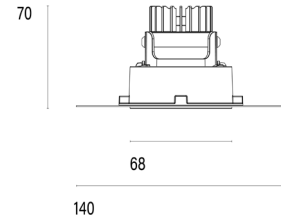

101 06 002102.022

Model

Name	Mono 060 Trimless Type 1 Recessed Downlighter
Finish	Structured Black
Area	Indoor

System

Power (Luminaire)	6.8W
Power (System)	8W
Voltage	240V-AC
Optics	Rotationally Symmetrical Direct 60°
Colour Temperature	2700°K
Luminous Flux	624lm
TM30	Rf95 Rg103
CRI	Ra98
Lumen Maintenance	L90 B10 50000hrs
Chromacity	<3 McAdam Step Ellipse
Articulation	Fixed
Cut-Out	Round 85mm x 100mm Depth
Ingress Protection	IP44
Control Device	Remote Phase DIM (Included)
Class	III